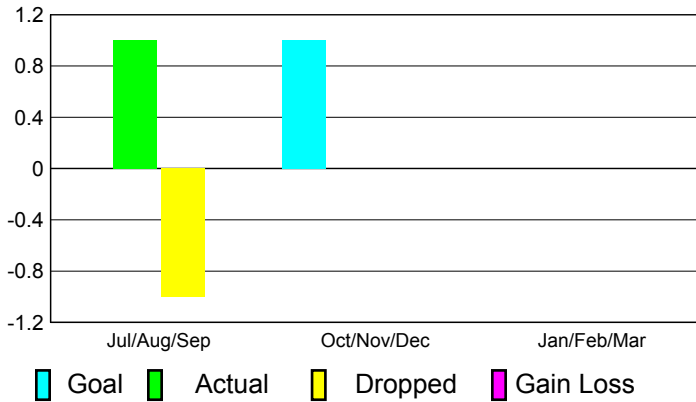

2010-2011 GMT Reports for District (or Undistricted) **District 4 C5**

GMT: **DANA M BIGGS**

Location: **CALIFORNIA**

GMT CA: **1**

CLUBS

**Club Results
2010-2011**

**Clubs
2009-2010**

| Month | New Club Goal | Actual New Clubs | Actual Dropped Clubs | Gain/Loss of Clubs | Gain/Loss of Clubs |
|---------------|---------------|------------------|----------------------|--------------------|--------------------|
| Jul/Aug/Sep | 0 | 1 | -1 | 0 | 0 |
| Oct/Nov/Dec | 1 | 0 | 0 | 0 | 0 |
| Jan/Feb/Mar | 0 | 0 | 0 | 0 | 0 |
| Totals | 1 | 1 | -1 | 0 | 0 |

Club Results 2010-2011

Goal, New, Dropped, Gain/Loss

Comparison of Club Gain/Loss

Current Year Compared to the Previous Year

YTD Status Quo Clubs 2010-2011

Status Quo Clubs Compared to Status Quo Members

MEMBERSHIP