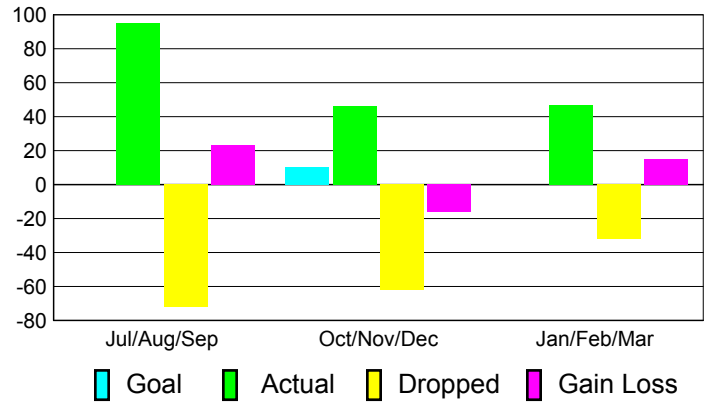

Membership Results 2010-2011

Goal, New, Dropped, Gain/Loss

Comparison of Membership Gain/Loss

Current Year Compared to the Previous Year