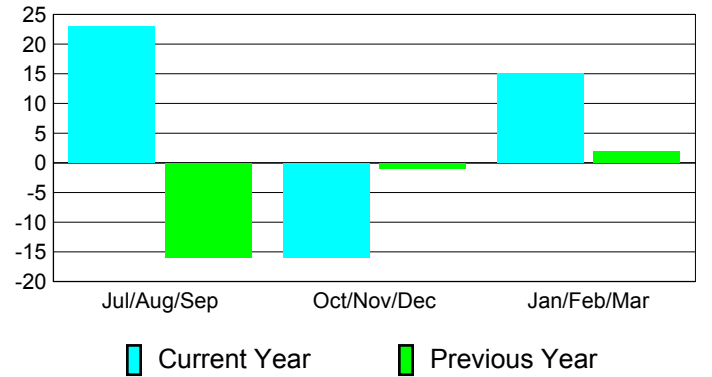

**Membership Results
2010-2011**

**Membership
2009-2010**

| Month | Net Memb Goal | Actual New Memb | Actual Dropped Memb | Gain/Loss of Memb | Gain/Loss of Memb |
|---------------|---------------|-----------------|---------------------|-------------------|-------------------|
| Jul/Aug/Sep | 0 | 95 | -72 | 23 | -16 |
| Oct/Nov/Dec | 10 | 46 | -62 | -16 | -1 |
| Jan/Feb/Mar | 0 | 47 | -32 | 15 | 2 |
| Totals | 10 | 188 | -166 | 22 | -15 |

Membership Results 2010-2011

Goal, New, Dropped, Gain/Loss

Comparison of Membership Gain/Loss

Current Year Compared to the Previous Year

Gender Comparison 2010-2011

Jul/Aug/Sep

Oct/Nov/Dec

Jan/Feb/Mar